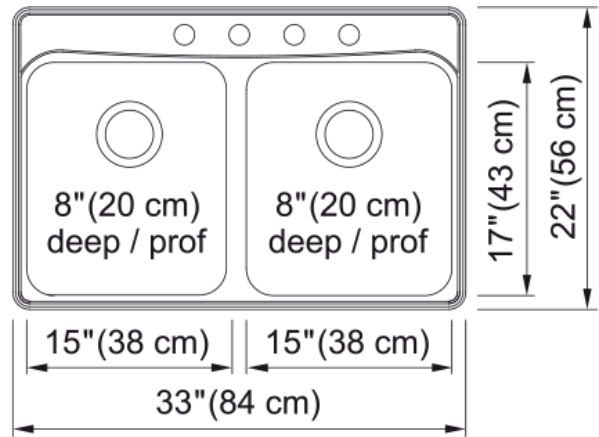

Creemore Drop In Sink FCDLA3322-8-4CBN | 101.0652.632

Technical Data

Aspect

Sink type	Sink
Type of material	Stainless steel
Number of bowls	2
Color	Steel
Surface finish	Silk

Product Dimensions

Exterior size: right to left	33
Exterior size: front to back	22
Large bowl size: right to left	15
Large bowl size: front to back	17
Large bowl: depth	8
Small bowl size: right to left	15
Small bowl size: front to back	17
Small bowl: depth	8

Installation

Minimum cabinet size	36"
----------------------	-----

Product specifications

Installation type	Topmount / drop in
Drain hole	3 1/2"
Position of drainer	No drainer

Product identification

Product brand	Kindred
Collection	Creemore
Certified by	IAPMO